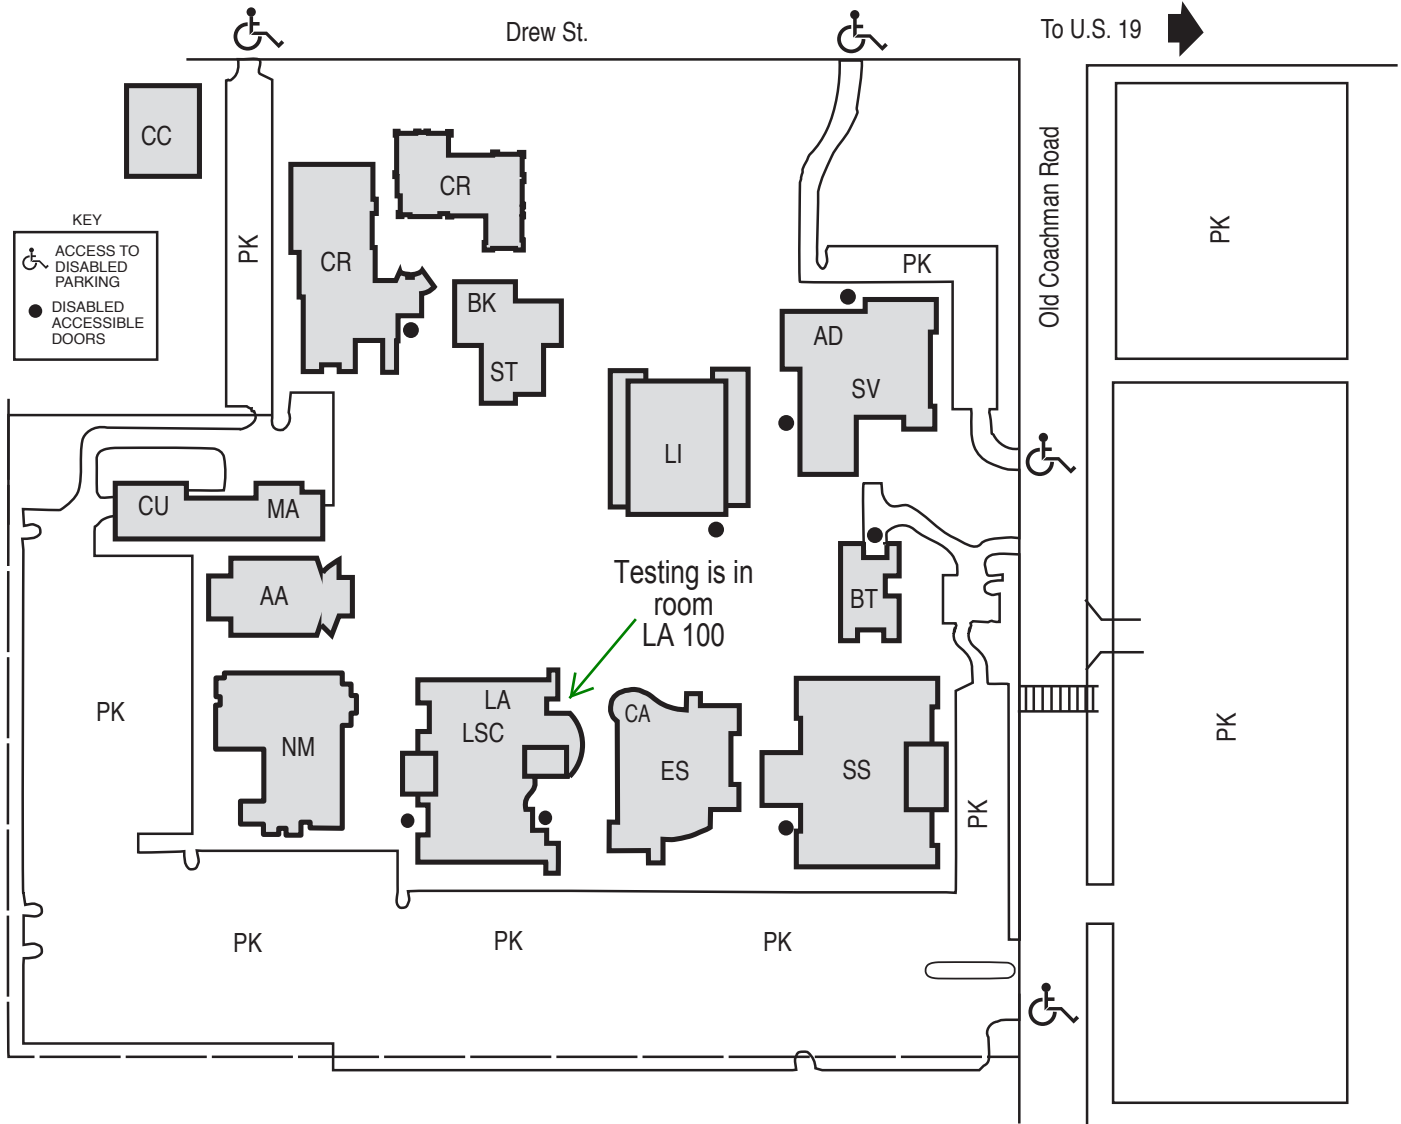

Clearwater Campus
 2465 Drew St.
 Clearwater

CLEARWATER BUILDING CODES

- | | |
|---|---|
| AA - Arts Auditorium | LA - Language Arts |
| AD - Administration | LI - Michael M. Bennett Library |
| BK - Bookstore | LSC - Learning Support Commons |
| BT - Business Technologies | MA - Maintenance |
| CA - Cafe/Food services | NM - Natural Science, Math and College of Education |
| CC - Collaborative Center for Emerging Technologies | PK - Student parking |
| CR - Crossroads | SS - Social Sciences |
| CU - Central Utilities | ST - Student Life and Leadership |
| ES - Ethics and Social Sciences | SV - Student Services |