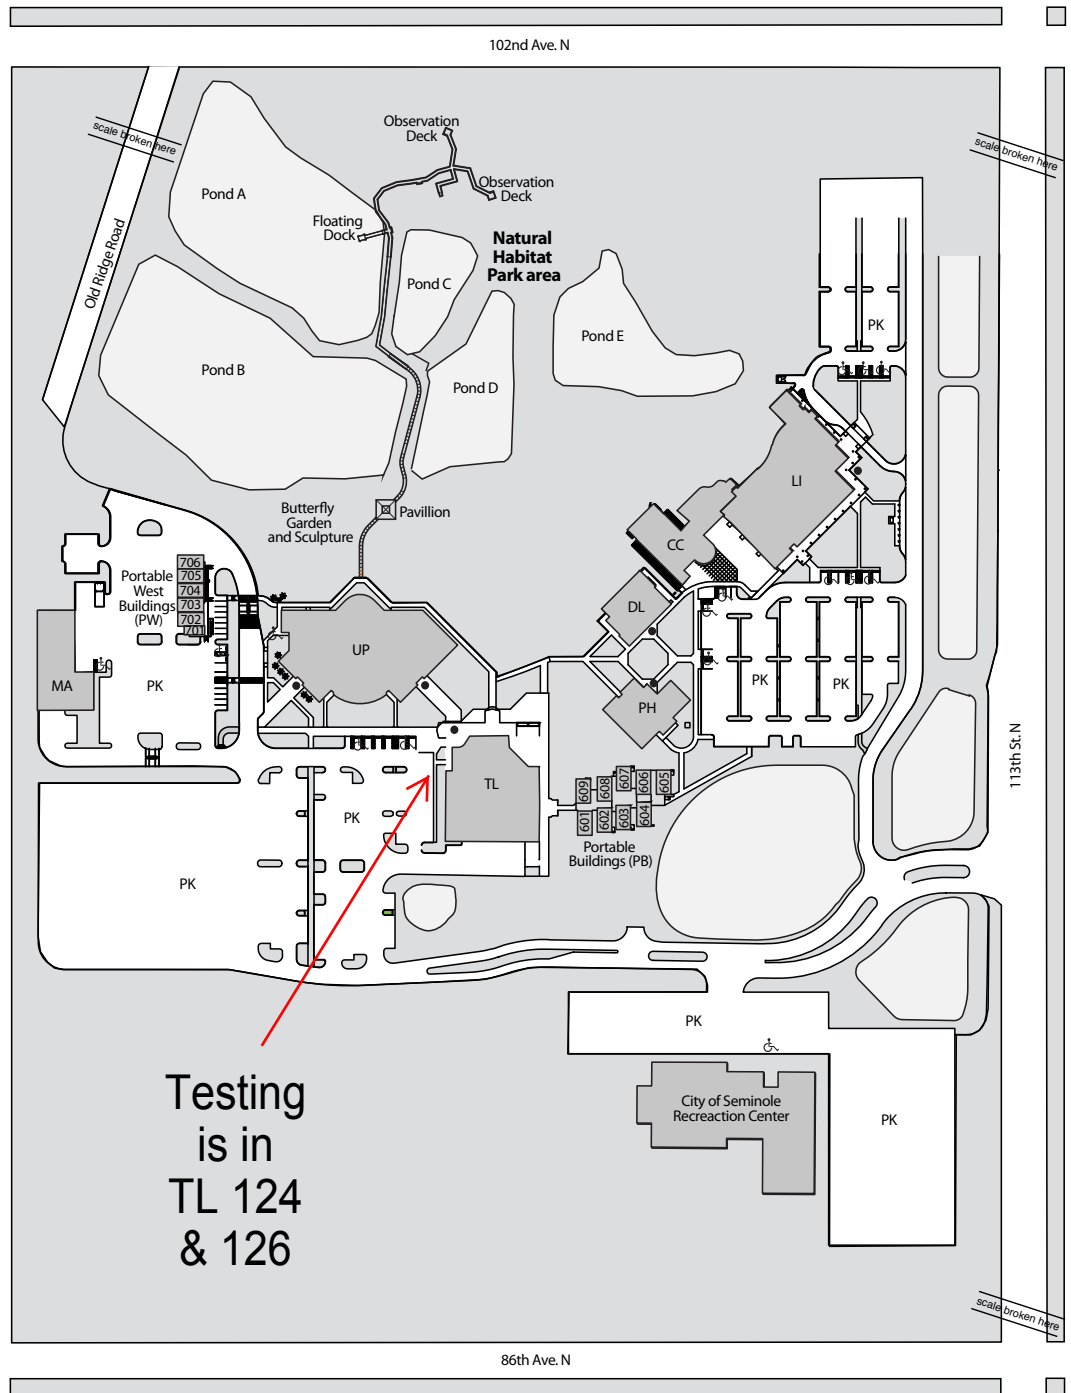

Seminole Campus

Seminole Campus

9200 113th St. N
Seminole

Seminole Campus

Room Codes

- CC - Library Annex - Conference Center
- DL - Dental building
- LI - Dennis L. Jones Community Library at Seminole Campus
- MA - Maintenance
- PB - Portables
- PH - Pharmacy
- PK - Parking
- PW - Portables West
- PB 601 - Faculty offices
- PB 602 - Classroom
- PB 603 - Classroom
- PB 604 - Classroom
- PB 605 - Early College offices
- PB 606 - Early College classroom
- PB 607 - GED classroom
- PB 608 - Student Support Center
- PB 609 - Veterans Center and Restrooms
- PW 701 - Restrooms and Drinking fountains
- PW 702 - Faculty offices
- PW 703 - Classroom
- PW 704 - Classroom
- PW 705 - Classroom
- PW 706 - Classroom
- TL - Technology Learning
- UP - C.W. Bill Young University Partnership Center building

Testing
is in
TL 124
& 126

AREA MAP