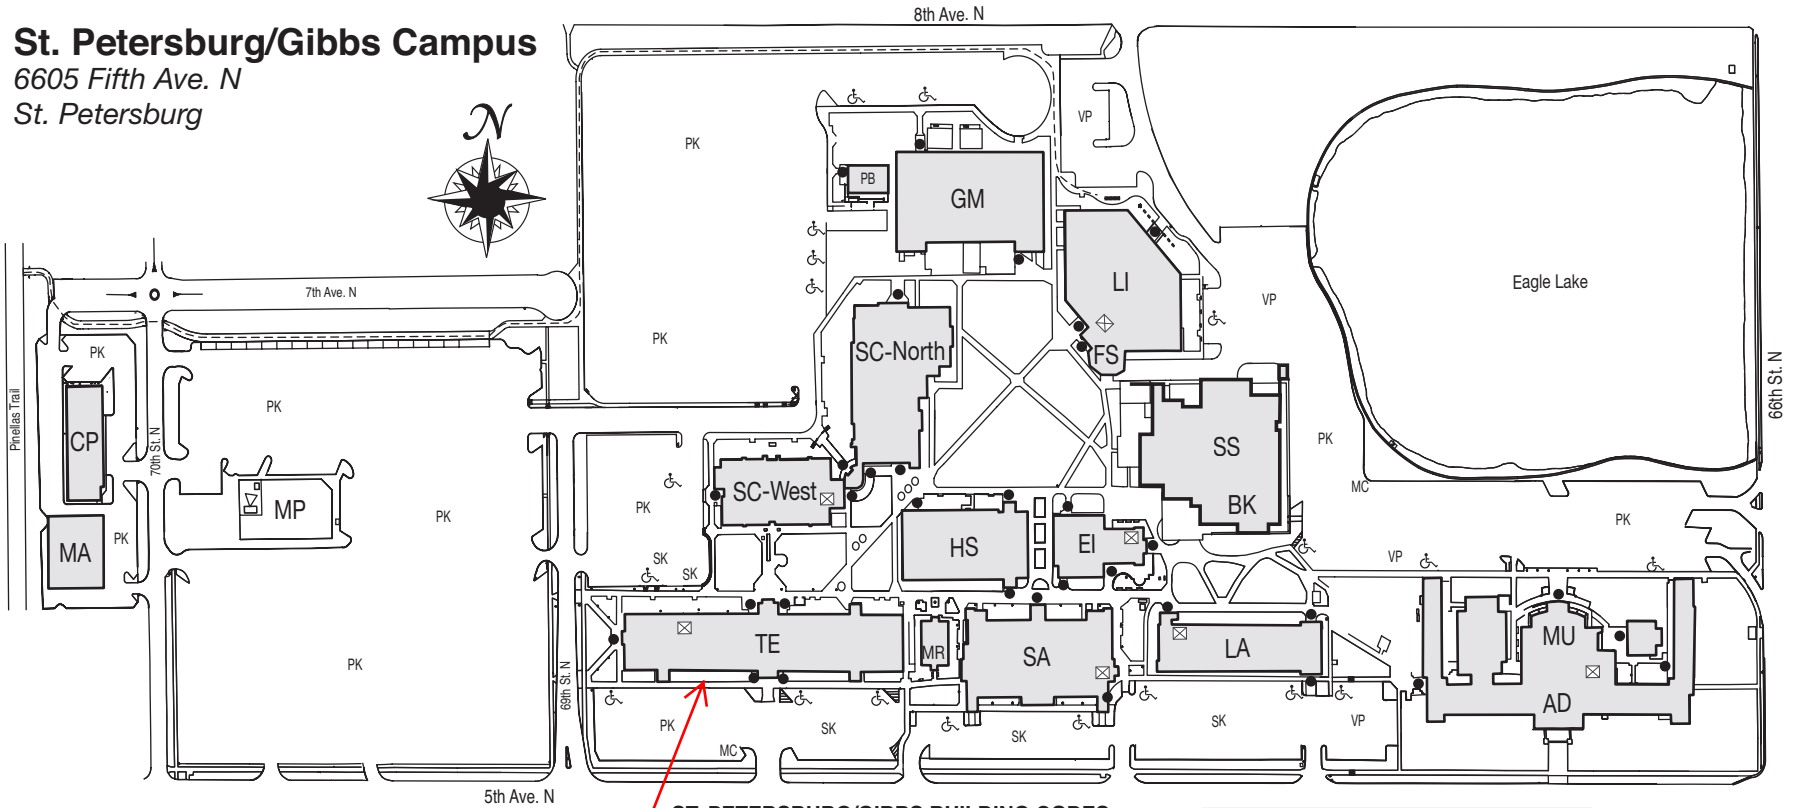

St. Petersburg/Gibbs Campus

St. Petersburg/Gibbs Campus
 6605 Fifth Ave. N
 St. Petersburg

ST. PETERSBURG/GIBBS BUILDING CODES

- AD - James E. Hendry Administration Building
- BK - Bookstore
- CP - Chiller plant
- EI - Ethics Institute
- FS - Food service
- GM - Gymnasium
- HS - Humanities
- LA - Language Arts
- LI - West St. Petersburg Community Library – a Michael M. Bennett Library
- MA - Maintenance
- MC - Motorcycle parking
- MP - Mini park (picnic area)/challenge course
- MR - Music Industry Recording Arts
- MU - Music Center
- PB - Portable 201 - GED Program Building
- PK - Student parking
- RT - Running track
- SA - Philip Benjamin Social Arts Building
- SC - Natural Science
- SK - Staff parking
- SS - Student Services and St. Petersburg Collegiate High School
- TE - W. Richard Johnston Technical Building
- WE - Wellness Center
- VP - Visitor parking

PARKING COLOR CODES

- Handicapped - Blue
- Staff/Faculty - Yellow
- Student - White
- Visitor - Green

KEY

- ACCESS TO DISABLED PARKING
- DISABLED ACCESSIBLE DOORS
- ELEVATOR
- BICYCLE PATH FROM THE PINELLAS TRAIL

Testing is located on the 2nd floor of the TE Building