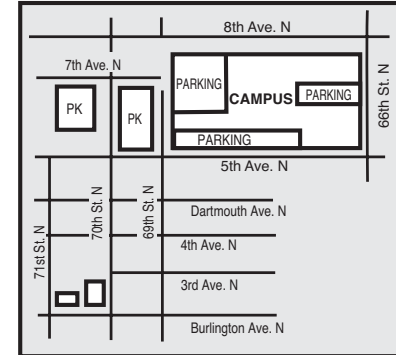

St. Petersburg/Gibbs Campus

St. Petersburg/Gibbs Campus
 6605 Fifth Ave. N
 St. Petersburg

ST. PETERSBURG/GIBBS BUILDING CODES

- AD - James E. Hendry Administration Building
- BK - Bookstore
- CP - Chiller plant
- EI - Ethics Institute
- FS - Food service
- GM - Gymnasium
- HS - Humanities
- LA - Language Arts
- LI - West St. Petersburg Community Library – a Michael M. Bennett Library
- MA - Maintenance
- MC - Motorcycle parking
- MP - Mini park (picnic area)/challenge course
- MR - Music Industry Recording Arts
- MU - Music Center
- PB - Portable 201 - GED Program Building
- PK - Student parking
- RT - Running track
- SA - Philip Benjamin Social Arts Building
- SC - Natural Science
- SK - Staff parking
- SS - Student Services and St. Petersburg Collegiate High School
- TE - W. Richard Johnston Technical Building
- WE - Wellness Center
- VP - Visitor parking

PARKING COLOR CODES

- Handicapped - Blue
- Staff/Faculty - Yellow
- Student - White
- Visitor - Green

KEY

- ACCESS TO DISABLED PARKING
- DISABLED ACCESSIBLE DOORS
- ELEVATOR
- BICYCLE PATH FROM THE PINELLAS TRAIL

Testing is located on the 2nd floor of the TE Building